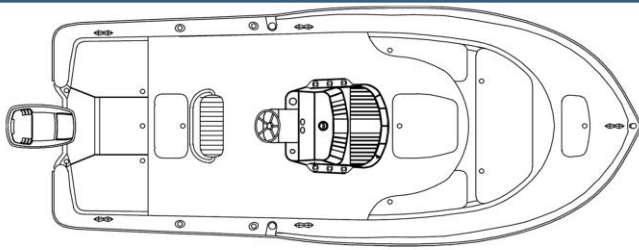

CHAOS BOATS

21 TARPON BAY