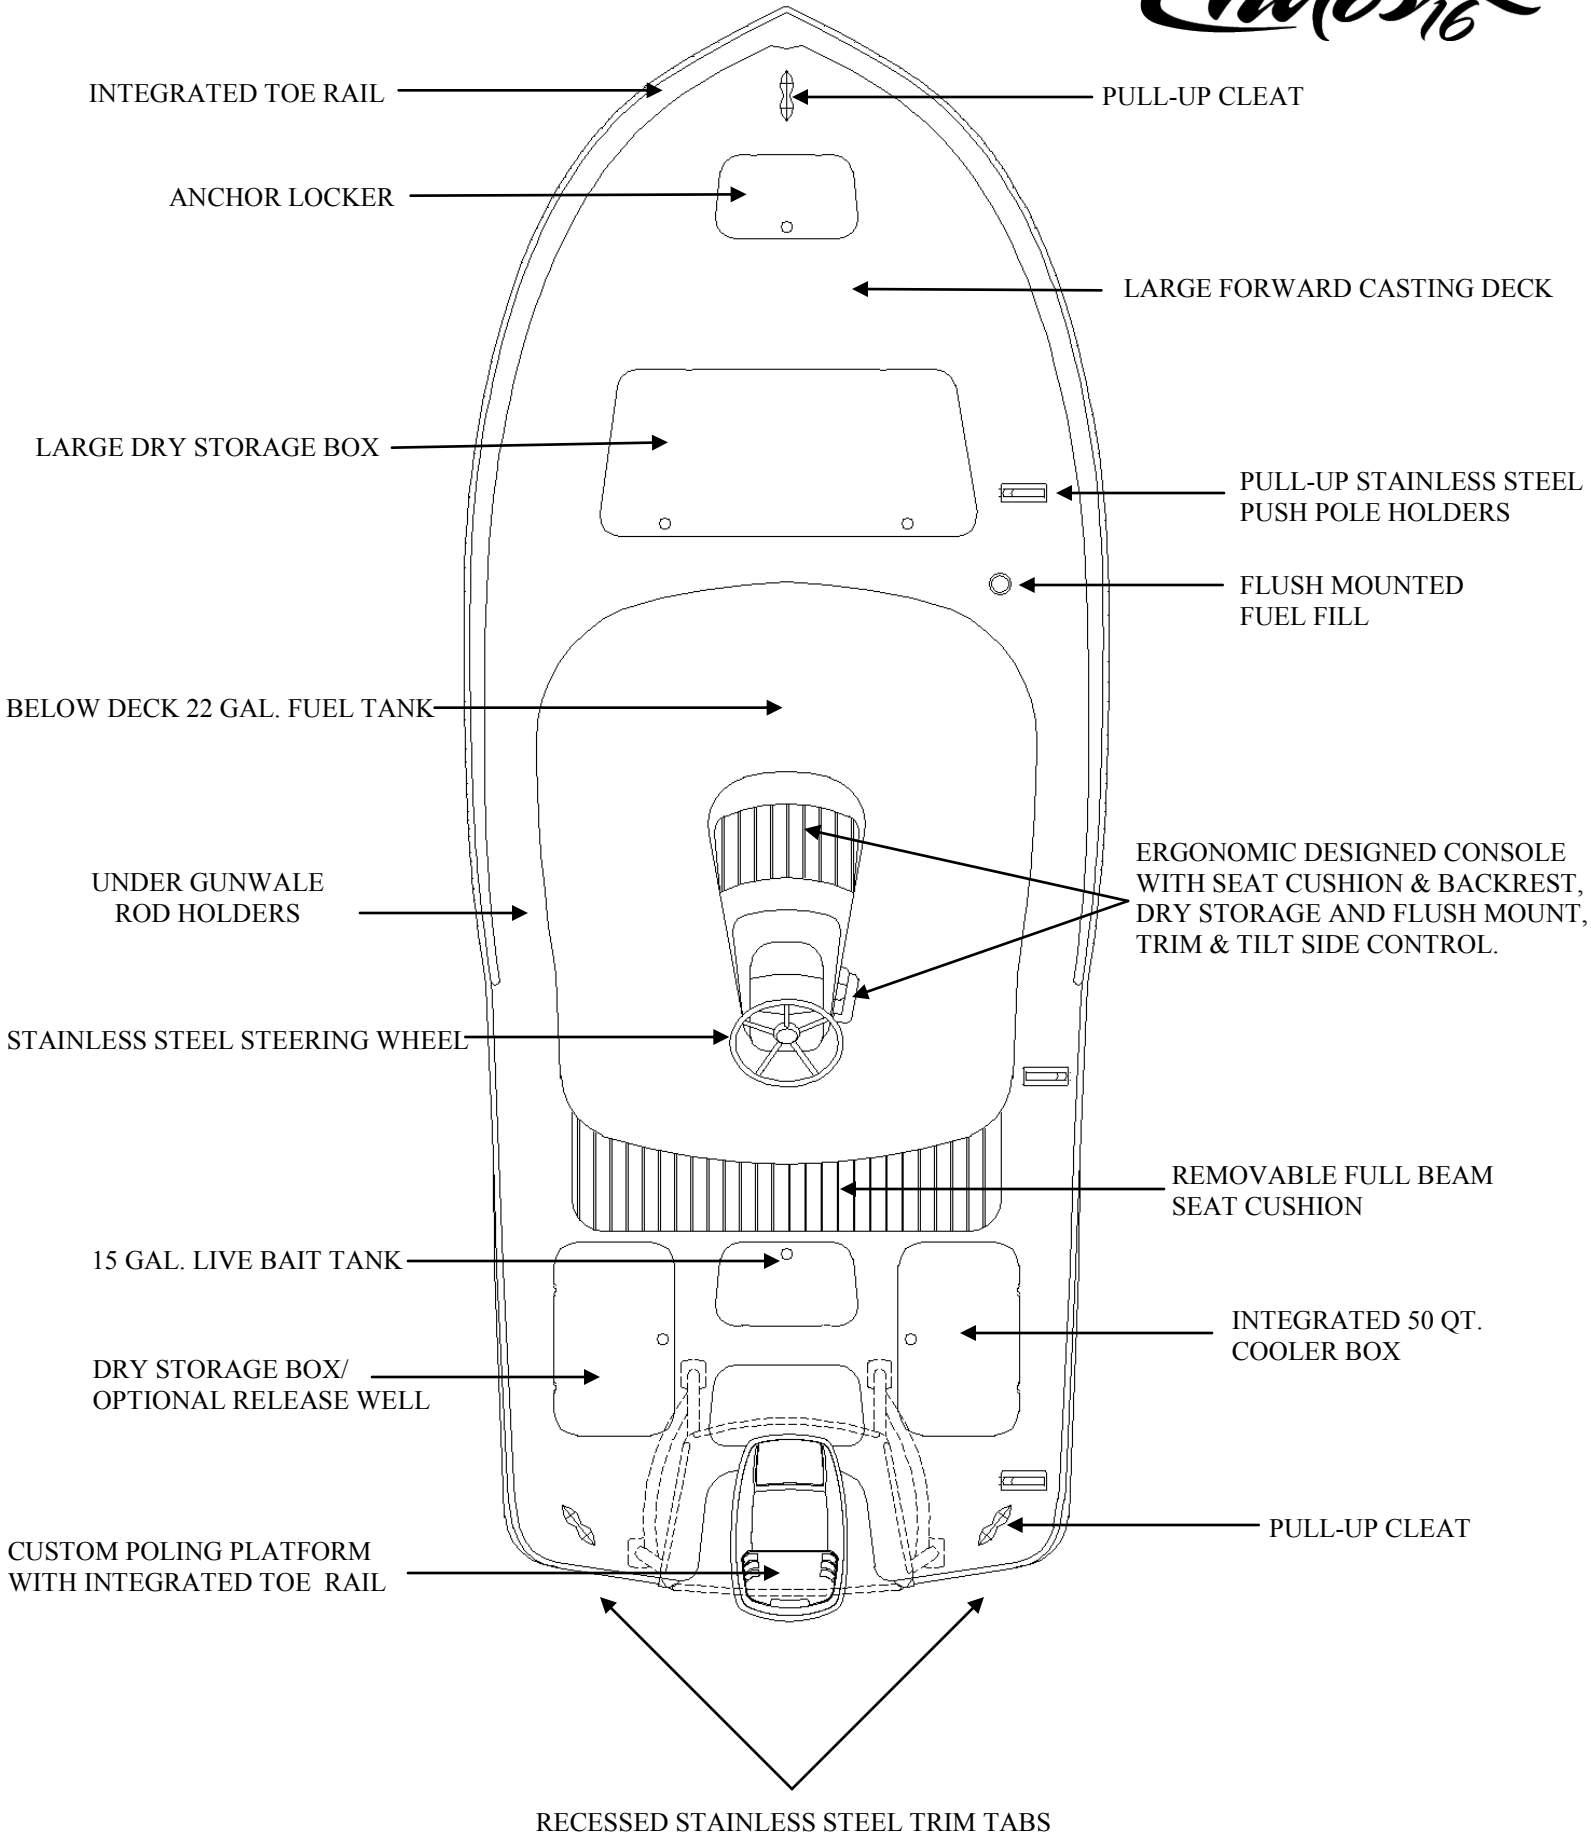

*Chaos 16*

INTEGRATED TOE RAIL

PULL-UP CLEAT

ANCHOR LOCKER

LARGE FORWARD CASTING DECK

LARGE DRY STORAGE BOX

PULL-UP STAINLESS STEEL  
PUSH POLE HOLDERS

FLUSH MOUNTED  
FUEL FILL

BELOW DECK 22 GAL. FUEL TANK

UNDER GUNWALE  
ROD HOLDERS

ERGONOMIC DESIGNED CONSOLE  
WITH SEAT CUSHION & BACKREST,  
DRY STORAGE AND FLUSH MOUNT,  
TRIM & TILT SIDE CONTROL.

STAINLESS STEEL STEERING WHEEL

REMOVABLE FULL BEAM  
SEAT CUSHION

15 GAL. LIVE BAIT TANK

INTEGRATED 50 QT.  
COOLER BOX

DRY STORAGE BOX/  
OPTIONAL RELEASE WELL

PULL-UP CLEAT

CUSTOM POLING PLATFORM  
WITH INTEGRATED TOE RAIL

RECESSED STAINLESS STEEL TRIM TABS